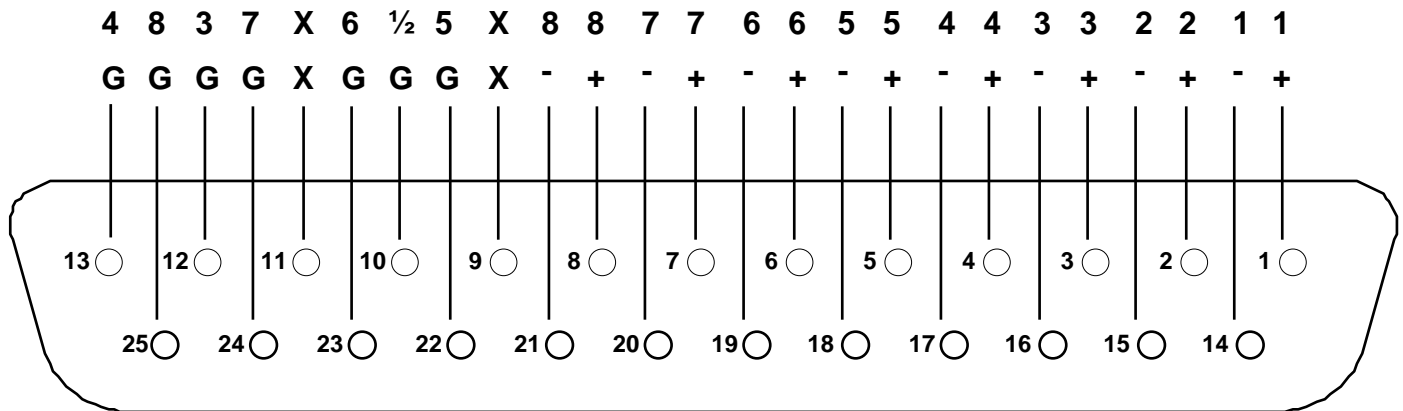

99 Ling Road
 Rochester NY 14612
 800 733-9473
 www.whirlwindusa.com
 sales@whirlwindusa.com

Pin-out for Yamaha DB25 AES/EBU

Male, Solder side

- = Negative - Pin3
 + = Positive - Pin2
 G = GROUND