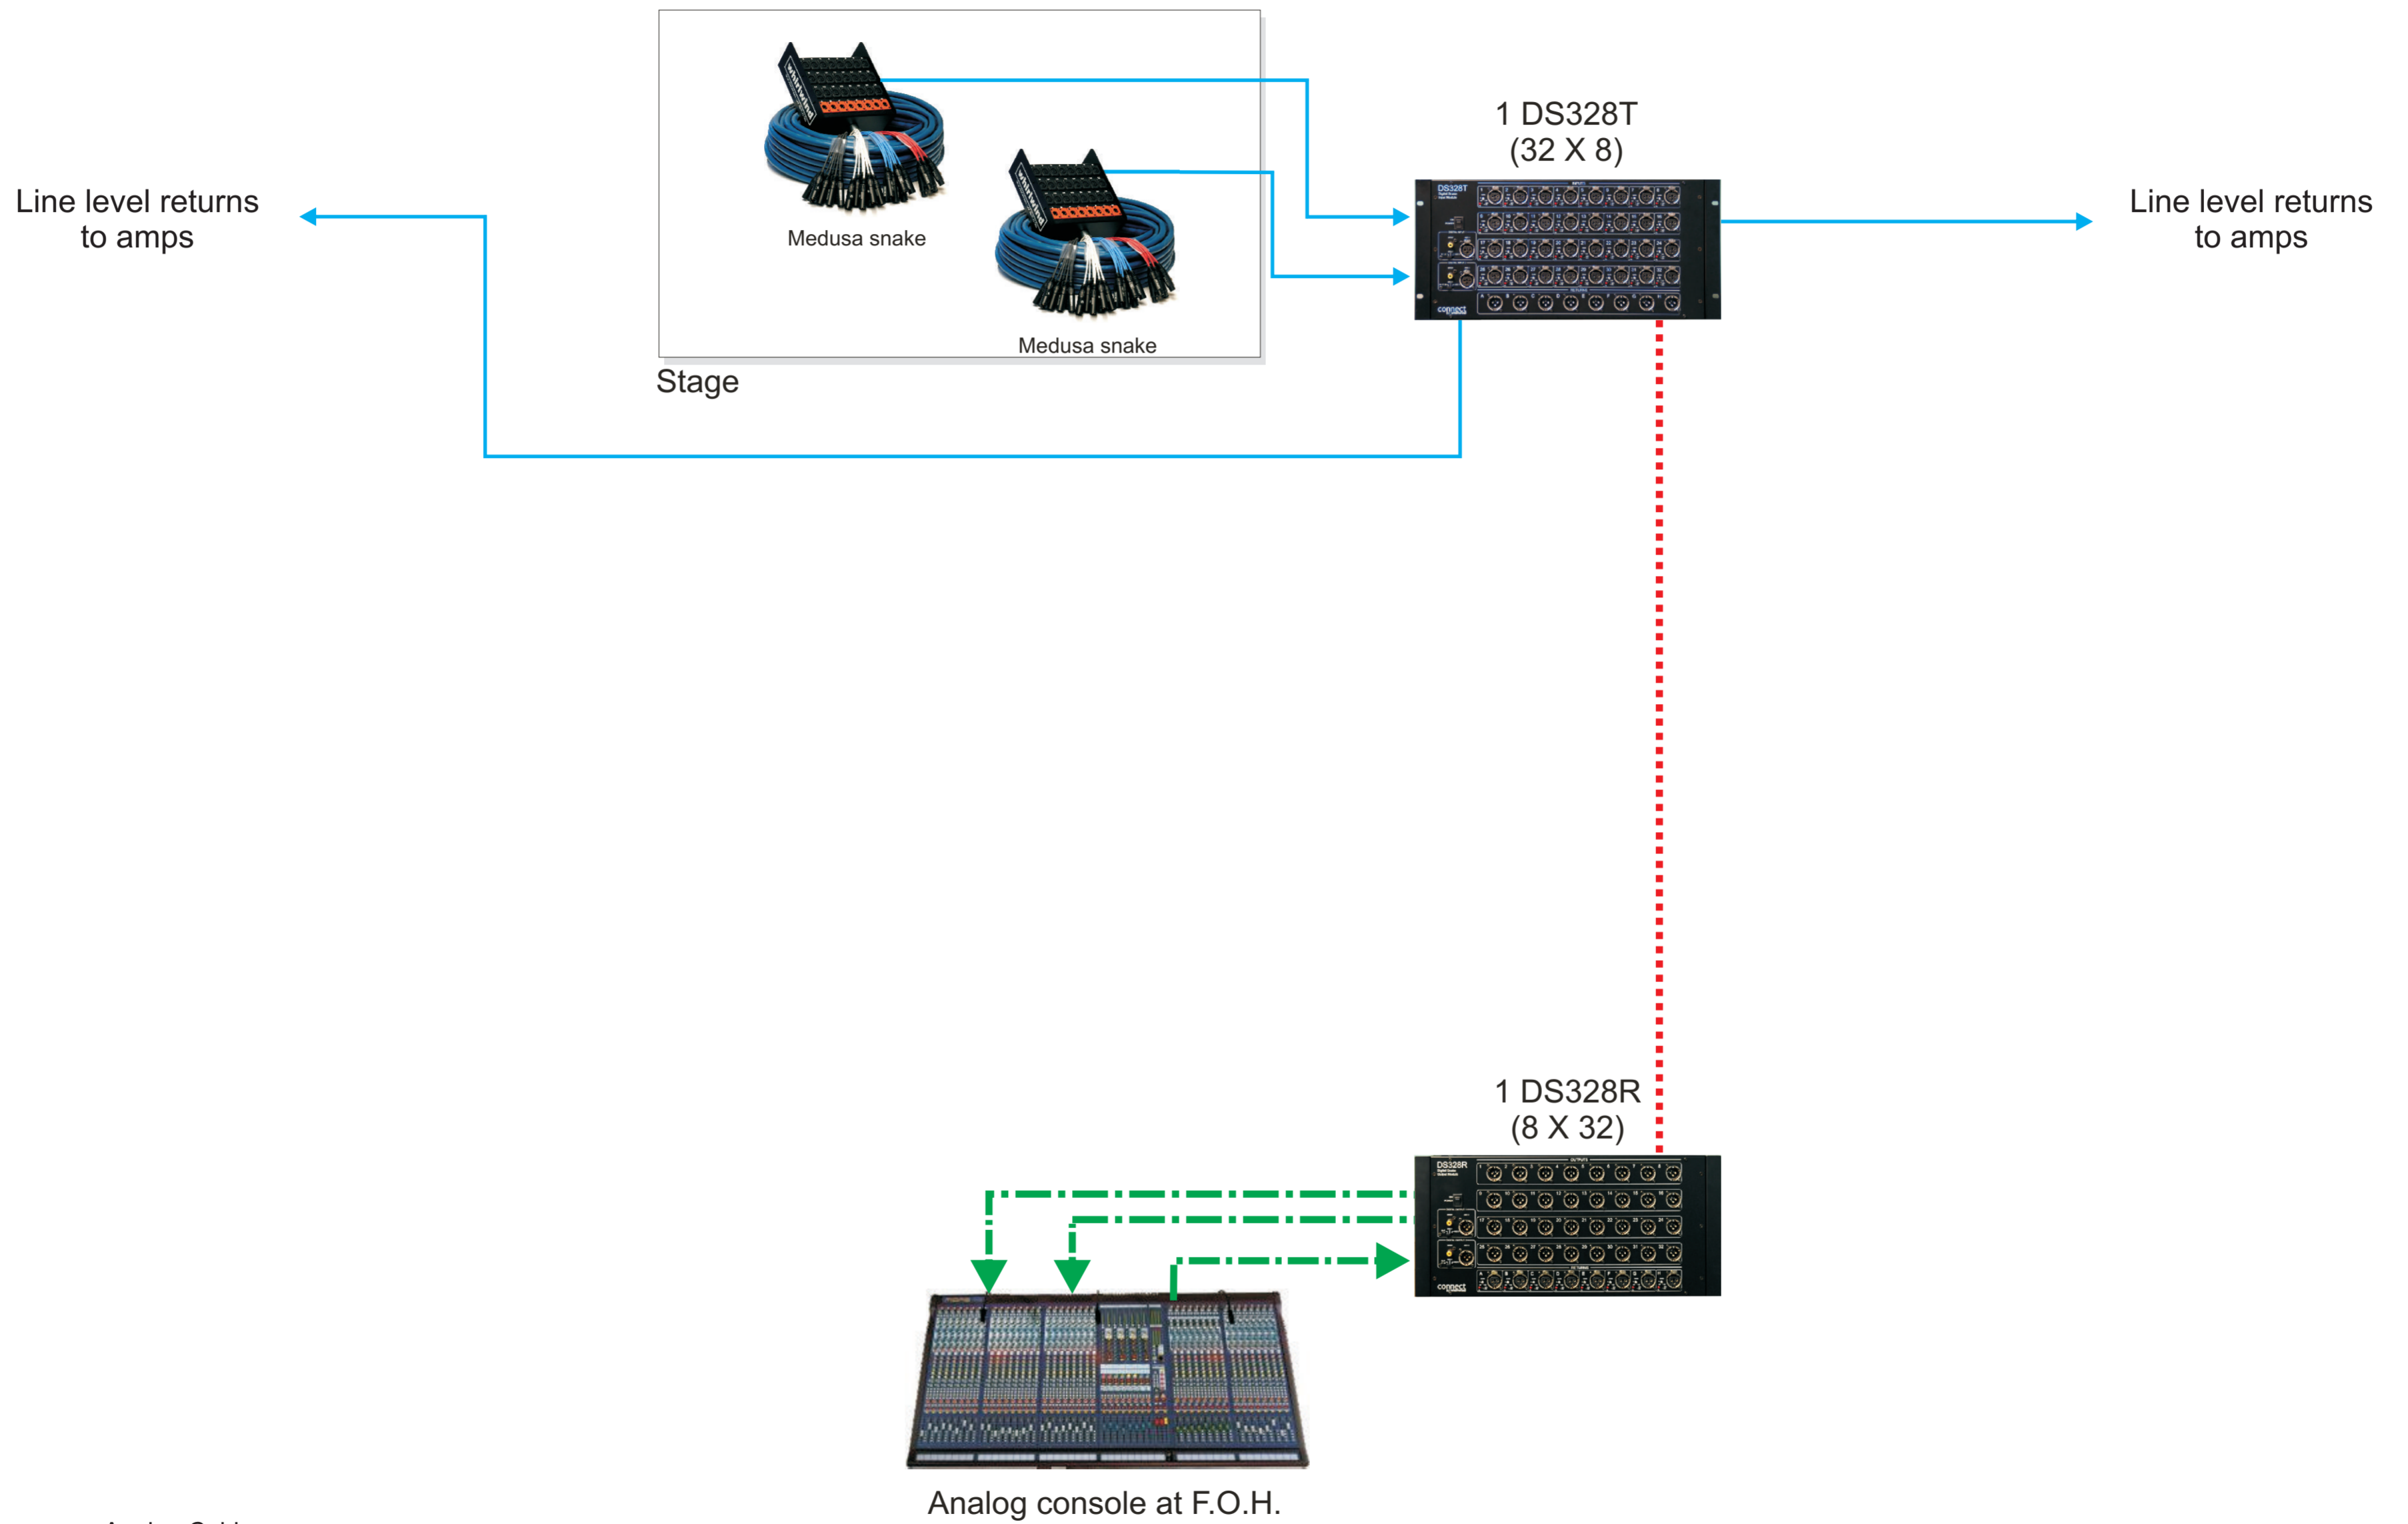

# 32 X 8 system with analog console

- Analog Cables
- - - Analog Dsub25 to XLR cables (Whirlwind DBF1 series)
- ... Cat 5 Cables (not to exceed 328 ft.)